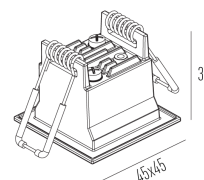

PICCO PRO EMBUTIDO

4471.MA.S

Iluminação Minimalista Integrada

4471.MA.S

4W

290lm

2700K

48°

LM-80 >39.000h (L70)

IRC >95

SDMC Fator de potência >0,9

Tensão 100~240Vac

Frequência 50/60hz

Classe III

Vida útil 30.000 horas

Grau de proteção IP40

Garantia 05 anos

Dados técnicos

Potência	4W
Fluxo luminoso Fonte	290lm
Fluxo luminoso da luminária	230lm
Eficiência luminosa	58lm/W
Temperatura de cor	2700K
Facho	48°
Fonte Luminosa	LM-80 >39.000h (L70)
IRC	>95
SDMC	<2 Steps
Fator de Potência	>0,90
Tensão Nominal	100~240Vac
Frequência	50/60Hz
Classe	III
Grau de Proteção	IP40
Peso	0.08
Garantia	5 anos
Vida Útil	30.000h

45mm x 45mm

C Halfplanes

180.0 0.0