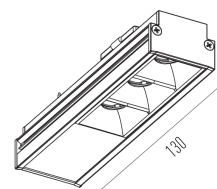

DO-IT PONTUAL

5200.MA.N

A linha Do-it é a evolução da iluminação linear, hoje uma tendência no segmento de projetos de iluminação, porém a Interlight foi além de uma iluminação linear, integrando ao sistema de módulos iluminação pontual, difusa, assimétrica, dentre diversas opções de facho, potências, temperatura de cor e até integração de luminárias pendentes e projetores. O nome Do-it, sugere faça você, remetendo a praticidade e versatilidade desse sistema com encaixe simples e de fácil ajuste, juntamente com a gama de opções existentes. Feito no Brasil e com a garantia Interlight de 05 anos.

5200.MA.N

3W

310lm

4000K

48°

Dados técnicos

Potência	3W
Fluxo luminoso Fonte	310lm
Fluxo luminoso da luminária	250lm
Eficiência luminosa	83lm/W
Temperatura de cor	4000K
Facho	48°
Fonte Luminosa	LM-80 >60.000h (L70)
IRC	>90
SDMC	<3 Steps
Tensão Nominal	48V
Classe	III
Grau de Proteção	IP40
Peso	0.1
Garantia	5 anos
Vida Útil	50.000h
Acabamento	Branco Microtexturizado (BM) | Preto Microtexturizado (PM)

130mm x 37mm

C Halfplanes

180.0 0.0