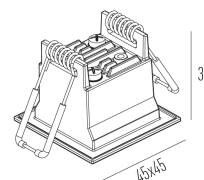

PICCO PRO EMBUTIDO

4471.AB.S

Iluminação Minimalista Integrada

4471.AB.S

4W

290lm

2700K

34°

LM-80 >39.000h (L70)

IRC >95

SDMC Fator de potência >0,9

Tensão 100~240Vac

Frequência 50/60hz

Classe III

Vida útil 30.000 horas

Grau de proteção IP40

Garantia 05 anos

Dados técnicos

Potência	4W
Fluxo luminoso Fonte	290lm
Fluxo luminoso da luminária	230lm
Eficiência luminosa	58lm/W
Temperatura de cor	2700K
Facho	34°
Fonte Luminosa	LM-80 >39.000h (L70)
IRC	>95
SDMC	<2 Steps
Fator de Potência	>0,90
Tensão Nominal	100~240Vac
Frequência	50/60Hz
Classe	III
Grau de Proteção	IP40
Peso	0.08
Garantia	5 anos
Vida Útil	30.000h

45mm x 45mm

C Halfplanes

180.0 0.0

Flux 160 lm
Maximum 538.63 cd
Position: C=0.00 G=0.00
Efficiency: 100.00%
Date: 12-11-2019
Rotosymmetrical