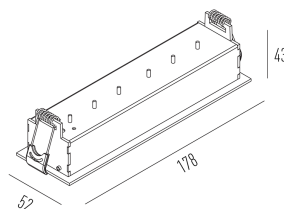

PICCO HOME ORIENTAVEL

Embutido
4583.AB.S

4583.AB.S

14W

1120lm

2700K

34°

LM-80 >39.000h (L70)

IRC >95

SDMC Fator de potência >0,9

Tensão 100~240Vac

Frequência 50/60hz

Classe I

Vida útil 30.000 horas

Grau de proteção IP40

Garantia 05 anos

Dados técnicos

Potência	14W
Fluxo luminoso Fonte	1120lm
Fluxo luminoso da luminária	900lm
Eficiência luminosa	64lm/W
Temperatura de cor	2700K
Facho	34°
Fonte Luminosa	LM-80 >60.000h (L70)
IRC	>90
SDMC	<3 Steps
Fator de Potência	>0,90
Tensão Nominal	100~240Vac
Frequência	50/60Hz
Classe	III
Grau de Proteção	IP40
Peso	0.04
Garantia	5 anos
Vida Útil	30.000h

45mm x 174mm

C Halfplanes

180.0 0.0