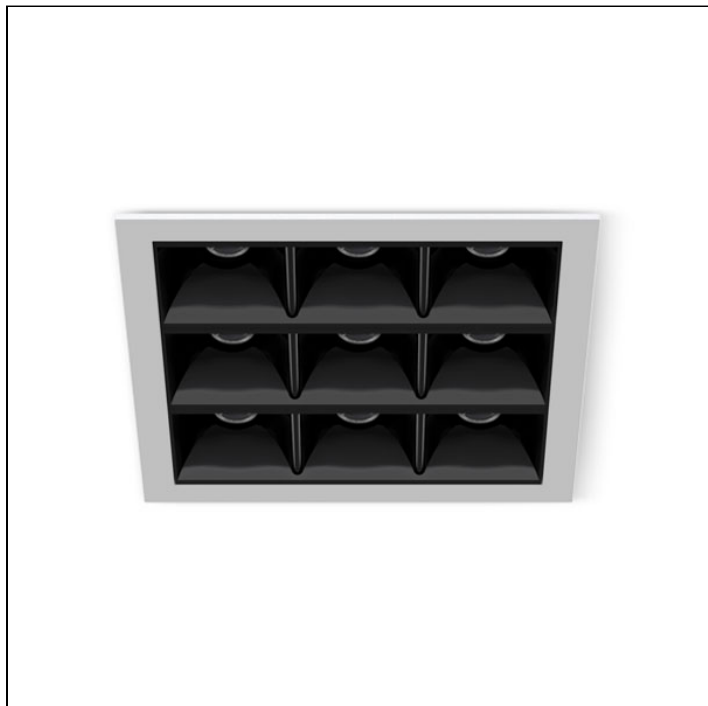

# PICCO HOME EMBUTIDO

Embutido  
4994.FE.S

4994.FE.S  
21W  
2130lm  
2700K  
10°

95mm x 95mm

C Halfplanes

180.0 0.0

Flux 1359 lm  
Maximum 8869.00 cd  
Position: C=0.00 G=1.00  
Efficiency: 100.00%  
Date: 03-10-2019  
Rotosymmetrical