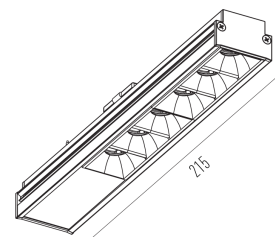

DO-IT PONTUAL

5202.MA.N

A linha Do-it é a evolução da iluminação linear, hoje uma tendência no segmento de projetos de iluminação, porém a Interlight foi além de uma iluminação linear, integrando ao sistema de módulos iluminação pontual, difusa, assimétrica, dentre diversas opções de facho, potências, temperatura de cor e até integração de luminárias pendentes e projetores. O nome Do-it, sugere faça você, remetendo a praticidade e versatilidade desse sistema com encaixe simples e de fácil ajuste, juntamente com a gama de opções existentes. Feito no Brasil e com a garantia Interlight de 05 anos.

5202.MA.N

6W

610lm

4000K

48°

Dados técnicos

Potência	6W
Fluxo luminoso Fonte	610lm
Fluxo luminoso da luminária	490lm
Eficiência luminosa	82lm/W
Temperatura de cor	4000K
Facho	48°
Fonte Luminosa	LM-80 >60.000h (L70)
IRC	>90
SDMC	<3 Steps
Tensão Nominal	48V
Classe	III
Grau de Proteção	IP40
Peso	0.17
Garantia	5 anos
Vida Útil	50.000h
Acabamento	Branco Microtexturizado (BM) | Preto Microtexturizado (PM)

215mm x 37mm

C Halfplanes

180.0 0.0